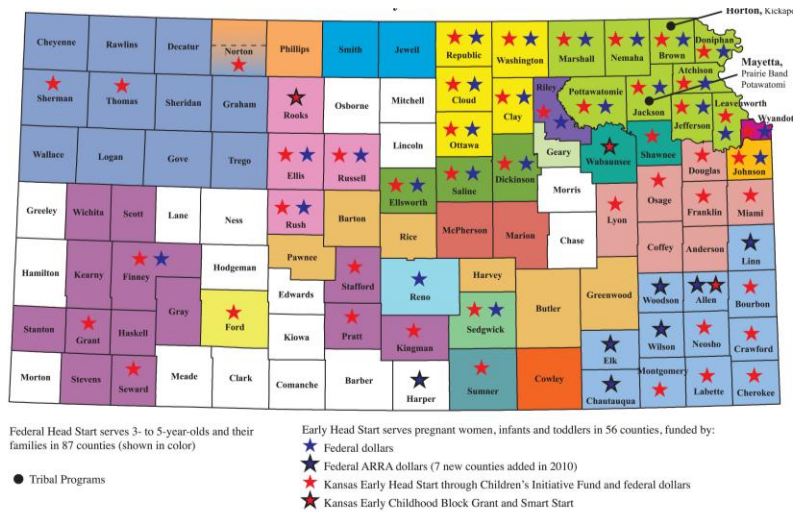

Kansas Head Start and Early Head Start

Wichita Eagle

Child Start, Inc. – Sedgwick County

- Glenda Wilcox, Director
- (316) 682-1853
- Children and families served: 868 Head Start, 172 federally-funded Early Head Start, 92 Kansas Early Head Start

Economic & Social Impact:

- Total Number of Children/Families Served by Kansas Early Head Start (KEHS): 92
- Estimated Number of Children Eligible for Early Head Start: 4,406
- Percent of Eligible Children Receiving KEHS Services based on budget limitations: 2.1%
- Total Number of Staff Employed in your Communities: 220
- Amount of Head Start/Early Head Start Revenue to your Communities: \$10,200,552